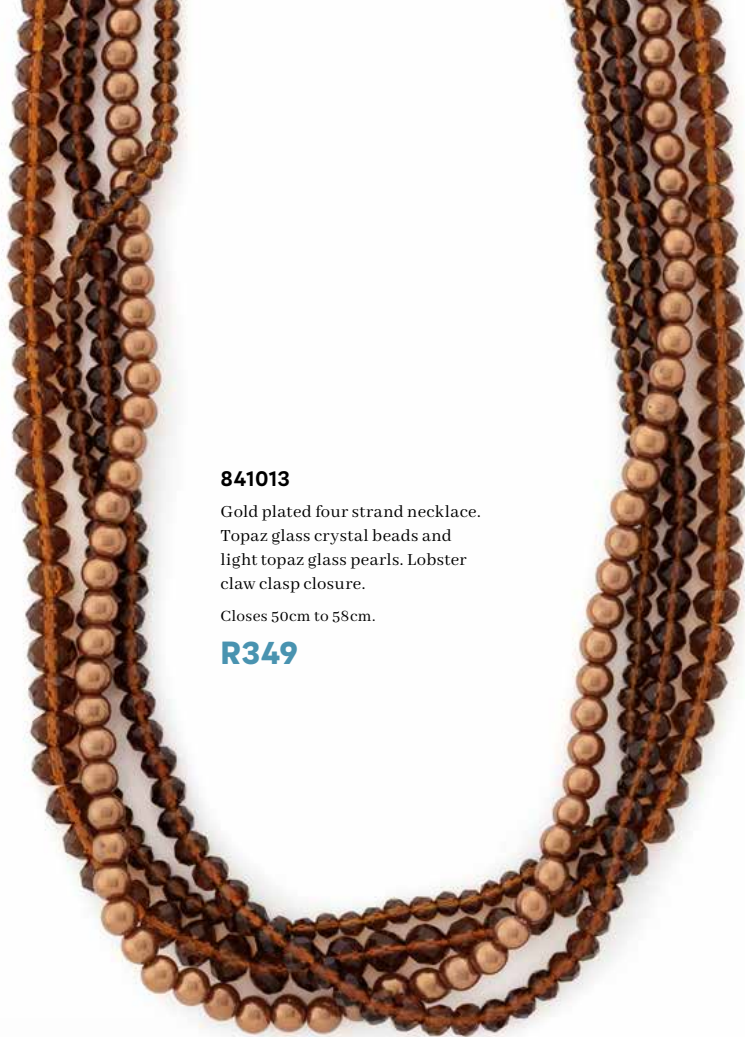

841013

Gold plated four strand necklace.
Topaz glass crystal beads and
light topaz glass pearls. Lobster
claw clasp closure.

Closes 50cm to 58cm.

R349

822024 PE

Gold plated earrings. Smoked topaz
and light topaz glass crystal detail.

20mm drop.

R229

822025 PE

Gold plated earrings.
6mm topaz glass pearl.

R79