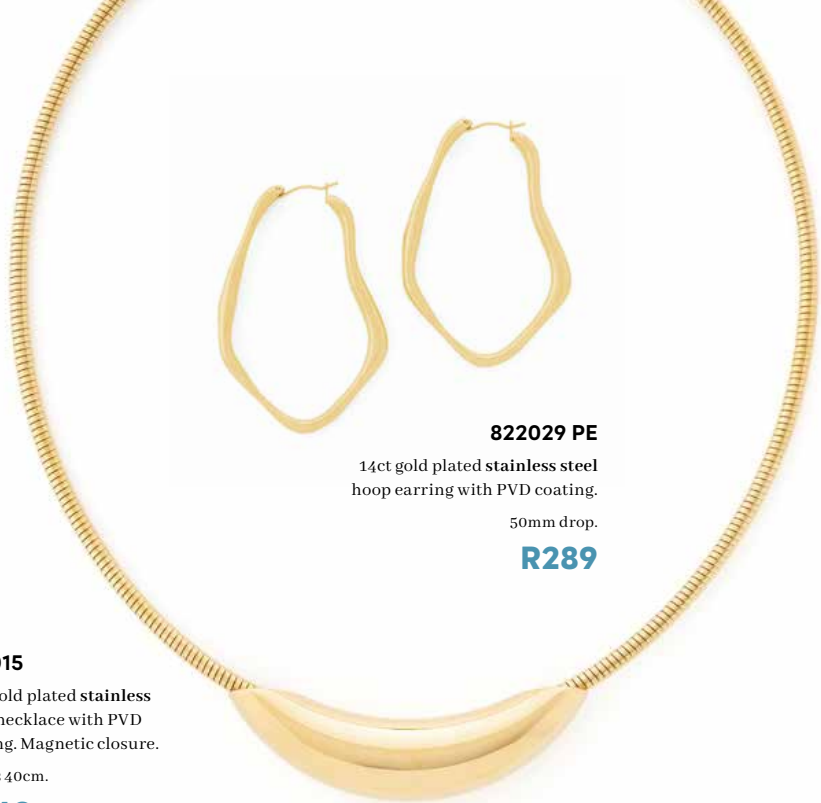

Closes 45cm to 50cm. 20mm Drop.

R449

822041 PE

Stainless steel hoop earrings.

50mm diameter.

R269

822040 PE

14ct gold plated stainless steel hoop earrings with PVD coating.

50mm diameter.

R269

UV 400 PROTECTION

83943

Grey polycarbonate frame. Matching temples and tips. Light smoke lenses. Protective hard case.

140mm.

R289

822029 PE

14ct gold plated stainless steel
hoop earring with PVD coating.

50mm drop.

R289

841015

14ct gold plated stainless
steel necklace with PVD
coating. Magnetic closure.

Closes 40cm.

R349

85781

14ct gold plated stainless steel
bangle with PVD coating.

15mm wide. 70mm diameter,
elasticated.

R289

85779

14ct gold plated stainless steel
bangle with PVD coating.

10mm wide. 70mm diameter,
elasticated.

R269