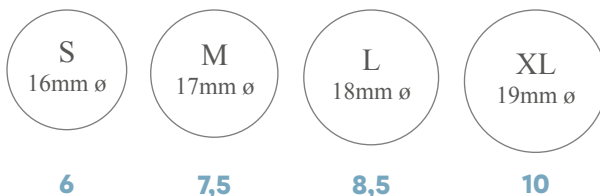

RING SIZES

Place your own ring over these circles to determine your finger size

When using the "measuring tape" ring sizer, use the grey letters stated above.

NOTE: There are no in between sizes other than those indicated in the Honey catalogues.

This promotion runs while stocks last.

Collection Launches: 2 February 2026

Prices in this collection are valid for the duration of this promotion only.

Products featured in this collection, in some instances, may not be life-size.

All Honey handbags and shoes are made from quality PU (polyurethane) leather. PU is recyclable. PU leather is a split leather, that has been overlaid with a polyurethane (PU) coating and is generally more durable than other material.

Please download our POPIA data privacy policy directly from our website link below.

<https://www.honeyacc.co.za/wp-content/uploads/2021/10/DATA-PRIVACY-POLICY.pdf>

Art Direction & Styling:
Candice Dobrowsky

Fashion & Still Photography:
Sean Sequera (idDigital.co.za)

Design & Layout:
idDigital (idDigital.co.za)

Make-up & Hair:
Enrique Fourie

Models:
Boss Models – Karabo, Jaggre and Bryoni

Shot on location:
Shabbat Guest House, 33 Scott street,
Schoemansville, Hartbeespoort
Tel: (079) 874 7298 | shabbatspa.co.za