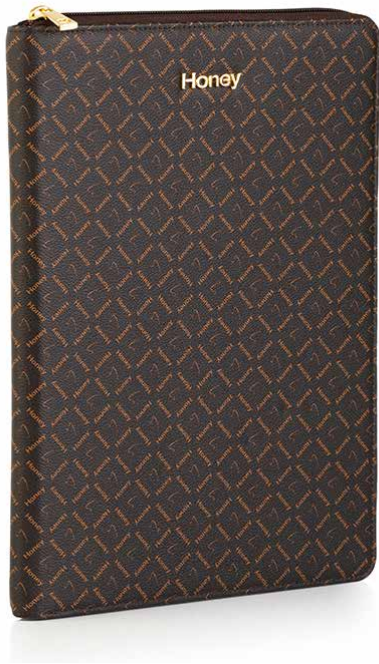

3) Nylon zip closure pouch. Length: 27cm. Height: 16cm.

R229

882854

Chocolate legacy print polyester suit cover. Matching PU trim. Nylon zip closure. Top slit for hanger.

Height: 95cm. Width: 58cm.

R169

10% to be added to the selling price in all SADC countries

9806S 

Tan slip on shoe. Coffee legacy print and coffee PU strap detail.
Heel height: 15mm.

R529

9760S 

Coffee and tan legacy print PU shoe.
Tan PU and clear glass crystal detail.
Ankle strap with buckle closure.
Gold plated hardware.
Heel height: 25mm.

R369

882474

Coffee PU legacy print A4 business folder. Gold plated hardware. Nylon zip closure. Tan PU interior. Multiple inner pockets and pen holder.

Protective dust cover.

Width: 24.5cm. Height: 33.5cm. Depth: 2.5cm.

R389

882473

Coffee PU legacy print A5 business folder. Gold plated hardware. Nylon zip closure. Tan PU interior. Multiple inner pockets and pen holder.

Protective dust cover.

Width: 18.5cm. Height: 24.5cm. Depth: 2.5cm.